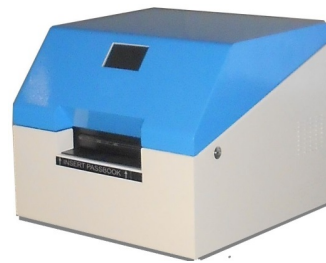

Compuprint

● ● ● ● Printing and Scanning Solutions

SELF SERVICE PASSBOOK BANKING KIOSK

SPK40 *plus*

Floor standing Model

Desktop Model

Key Features:

- Floor standing Model
- Sturdy Steel enclosure with Key Lock
- In-built Audio Speaker for Voice Guidance
- Passbook Printing with inbuilt Barcode reader
- Capable of Remote Monitoring
- Low Power consumption

Environmentally Friendly

the best choice

SPK40 *plus*

SELF SERVICE PASSBOOK BANKING KIOSK

SPECIFICATIONS

Processor	Intel Based Processor
Ram	2GB DDR3
HDD	500GB (or Higher)
Operating System	Windows OS
Display	4.3" Display
Connectivity	TCP/IP, Dial-up/Lease line/CDMA
Connectivity Protocol	ISO 8583 or User defined
Devices	Passbook Printer with inbuilt barcode scanner
Cabinet	Sturdy Steel enclosure with Key Lock
Power Supply	220-240V, 45-55Hz
Power Consumption	110W (Idle) 130W (while printing)
Dimensions (HXWXD)	1000mmX485mmX495mm
Weight	55Kg (approx)